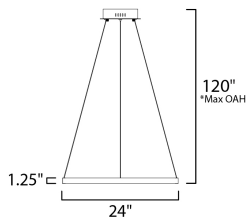

MEASUREMENTS

DIMENSION : 23.5" L x 23.5" W x 1.25" H
 MAX OAH : 123" OAH
 CANOPY : 8.25" W x 2" H x 8.25" L
 HANGING WEIGHT : 3.3 lb

LAMPING

INPUT VOLTAGE : 120V
 LUMENS : 2,000 Rated (1,250 Del.)
 BULB : 1 x 27W LED PCB Integrated , 27W Total
 BULB INCLUDED : (Integrated)
 DIMMABLE : Dimmable W/ WIZ compatible device or app
 CRI : 90 CRI
 COLOR_TEMP : 2700-6000K